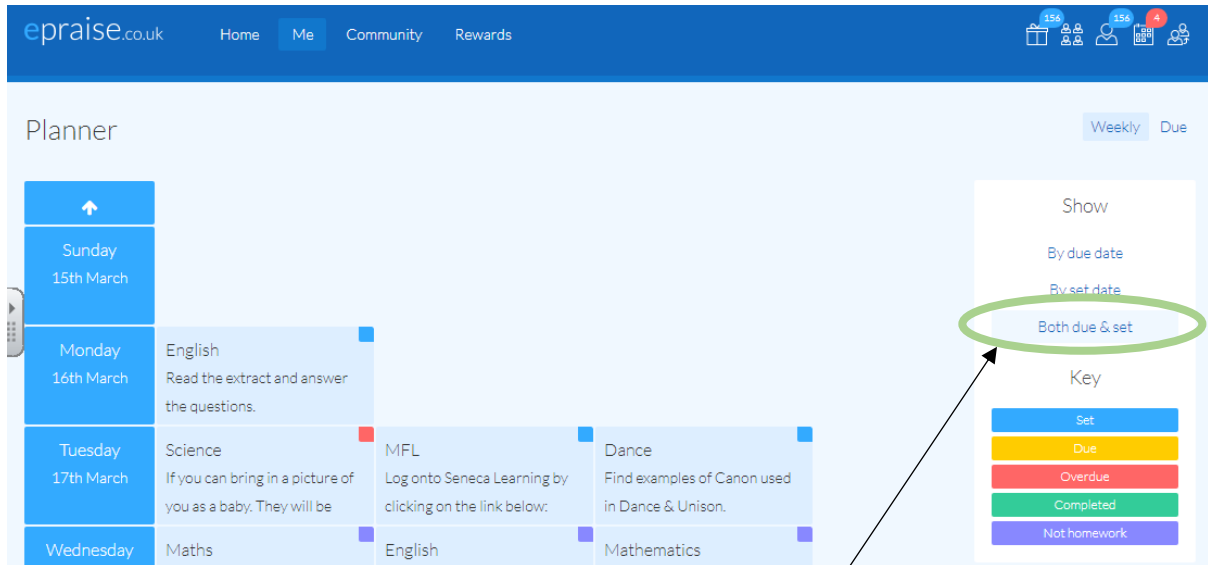

If you are having issues seeing tasks set on epraise...

You can use the icons at the top of the page to select recent notifications

This icon will open the 'planner' (see below)

Select 'both due and set' this will then show all set work for your child.